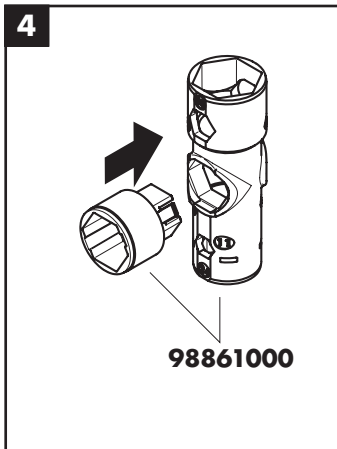

Hansgrohe PuraVida.....	3
Axor Steel < 01/10.....	4
Axor Steel > 02/10	6
Axor Uno² < 01/10.....	8
Axor Uno² > 02/10.....	10
Axor Uno / Steel < 01/10.....	12
Axor Steel Uno / Steel > 02/10	13
Axor Citterio.....	14
Axor Citterio 39034000 / 39037000.....	16
Axor Massaud.....	17
Axor Starck < 03/02.....	18
Axor Starck > 04/02.....	19
Axor Starck 08/04 – 04/05	20
Axor Starck > 04/05.....	21
Axor Starck 10300000.....	22
Axor Starck 10800XXX > 04/01 / 10801XXX > 08/00.....	23
Axor Starck 10800XXX > 01/08 / 10801XXX > 01/08	24
Axor Starck X 10070000	25
Axor Starck X.....	26
Axor Starck Semi Pro 10820000	27
Axor Terrano < 07/01	28
Axor Terrano > 08/01	29
Axor Starck 10821XXX.....	30
Axor Starck V	31
Bedienung / Instructions de service / Operation / Procedura / Manejo / Bedienung / Brugsanvisning / Funcionamento / Obŝtuga / Ovládání / Obŝluha / 操作 / Эксплуатация / Használat / Käyttö / Hantering / Eksploatacija / Upotreba / Kullanımı / Utilizare / Χειρισμός / Upravljanje / Kasutamine / Lietošana / Rukovanje / Betjening / Обслужване / Përdorimi / 使用方法 / التشغيل	32
Sonderzubehör / Accessoires en option / Special accessories / Accessori speciali / Opcional / Toebehoren / Specialtillbehör / Acessórios especiais / Wyposaŝenie specjalne / Zvláštní přísluŝenství / Zvláštnie prísluŝenstvo / 选装附件 / Специальные принадлежности / Egyéb tartozék / Erityisvaruste / Specialtillbehör / Specialūs priedai / Posebni pribor / Özel aksesuarlar / Accesorii opționale Ειδικά αξεσουάρ / Poseben pribor / Spetsialne lisavarustus / Speciāli aksesuāri / Poseban pribor / Ekstratillbehör / Специални принадлежности / Pajisje të posaçme / スペシャルパーツ / ملحقات خاصة.....	32