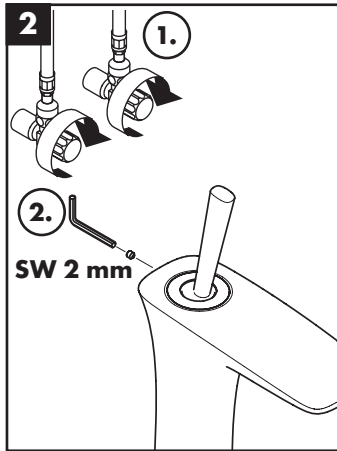

Hansgrohe PuraVida.....	3
Axor Steel < 01/10.....	4
Axor Steel > 02/10	6
Axor Uno² < 01/10.....	8
Axor Uno² > 02/10.....	10
Axor Uno / Steel < 01/10.....	12
Axor Steel Uno / Steel > 02/10	13
Axor Citterio.....	14
Axor Citterio 39034000 / 39037000.....	16
Axor Massaud.....	17
Axor Starck < 03/02.....	18
Axor Starck > 04/02.....	19
Axor Starck 08/04 – 04/05	20
Axor Starck > 04/05.....	21
Axor Starck 10300000.....	22
Axor Starck 10800XXX > 04/01 / 10801XXX > 08/00.....	23
Axor Starck 10800XXX > 01/08 / 10801XXX > 01/08	24
Axor Starck X 10070000	25
Axor Starck X.....	26
Axor Starck Semi Pro 10820000	27
Axor Terrano < 07/01	28
Axor Terrano > 08/01	29
Axor Starck 10821XXX.....	30
Axor Starck V	31
Bedienung / Instructions de service / Operation / Procedura / Manejo / Bedienung / Brugsanvisning / Funcionamento / Obŝtuga / Ovládání / Obŝluha / 操作 / Эксплуатация / Használat / Käyttö / Hantering / Eksploatacija / Upotreba / Kullanımı / Utilizare / Χειρισμός / Upravljanje / Kasutamine / Lietošana / Rukovanje / Betjening / Обслужване / Përdorimi / 使用方法 / التشغيل	32
Sonderzubehör / Accessoires en option / Special accessories / Accessori speciali / Opcional / Toebehoren / Specialtillbehör / Acessórios especiais / Wyposaŝenie specjalne / Zvláštní přísluŝenství / Zvláštnie prísluŝenstvo / 选装附件 / Специальные принадлежности / Egyéb tartozék / Erityisvaruste / Specialtillbehör / Specialūs priedai / Posebni pribor / Özel aksesuarlar / Accesorii opționale Ειδικά αξεσουάρ / Poseben pribor / Spetsialne lisavarustus / Speciāli aksesuāri / Poseban pribor / Ekstratillbehör / Специални принадлежности / Pajisje të posaçme / スペシャルパーツ / ملحقات خاصة.....	32