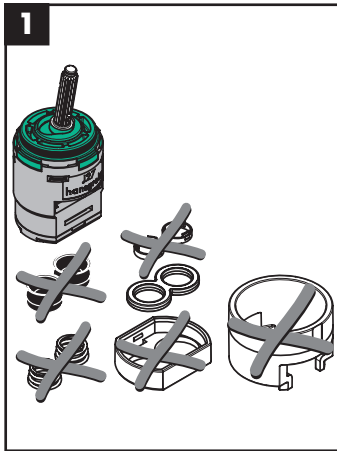

Hansgrohe PuraVida.....	3
Axor Steel < 01/10.....	4
Axor Steel > 02/10	6
Axor Uno² < 01/10.....	8
Axor Uno² > 02/10.....	10
Axor Uno / Steel < 01/10.....	12
Axor Steel Uno / Steel > 02/10	13
Axor Citterio.....	14
Axor Citterio 39034000 / 39037000.....	16
Axor Massaud.....	17
Axor Starck < 03/02.....	18
Axor Starck > 04/02.....	19
Axor Starck 08/04 – 04/05	20
Axor Starck > 04/05.....	21
Axor Starck 10300000.....	22
Axor Starck 10800XXX > 04/01 / 10801XXX > 08/00.....	23
Axor Starck 10800XXX > 01/08 / 10801XXX > 01/08	24
Axor Starck X 10070000	25
Axor Starck X.....	26
Axor Starck Semi Pro 10820000	27
Axor Terrano < 07/01	28
Axor Terrano > 08/01	29
Axor Starck 10821XXX.....	30
Axor Starck V	31
Bedienung / Instructions de service / Operation / Procedura / Manejo / Bedienung / Brugsanvisning / Funcionamento / Obŝtuga / Ovládání / Obŝluha / 操作 / Эксплуатация / Használat / Käyttö / Hantering / Eksploatacija / Upotreba / Kullanımı / Utilizare / Χειρισμός / Upravljanje / Kasutamine / Lietošana / Rukovanje / Betjening / Обслужване / Përdorimi / 使用方法 / التشغيل	32
Sonderzubehör / Accessoires en option / Special accessories / Accessori speciali / Opcional / Toebehoren / Specialtillbehör / Acessórios especiais / Wyposaŝenie specjalne / Zvláštní přísluŝenství / Zvláštnie prísluŝenstvo / 选装附件 / Специальные принадлежности / Egyéb tartozék / Erityisvaruste / Specialtillbehör / Specialūs priedai / Posebni pribor / Özel aksesuarlar / Accesorii opționale Ειδικά αξεσουάρ / Poseben pribor / Spetsialne lisavarustus / Speciāli aksesuāri / Poseban pribor / Ekstratillbehör / Специални принадлежности / Pajisje të posaçme / スペシャルパーツ / ملحقات خاصة.....	32