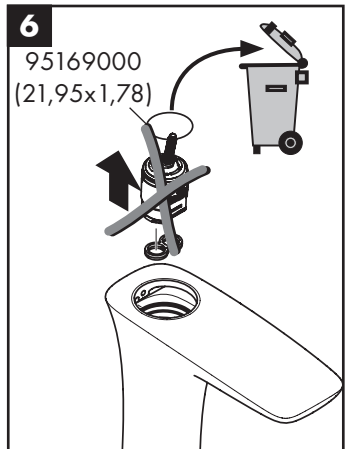

Hansgrohe PuraVida.....	3
Axor Steel < 01/10.....	4
Axor Steel > 02/10	6
Axor Uno² < 01/10.....	8
Axor Uno² > 02/10.....	10
Axor Uno / Steel < 01/10.....	12
Axor Steel Uno / Steel > 02/10	13
Axor Citterio.....	14
Axor Citterio 39034000 / 39037000.....	16
Axor Massaud.....	17
Axor Starck < 03/02.....	18
Axor Starck > 04/02.....	19
Axor Starck 08/04 – 04/05	20
Axor Starck > 04/05.....	21
Axor Starck 10300000.....	22
Axor Starck 10800XXX > 04/01 / 10801XXX > 08/00.....	23
Axor Starck 10800XXX > 01/08 / 10801XXX > 01/08	24
Axor Starck X 10070000	25
Axor Starck X.....	26
Axor Starck Semi Pro 10820000	27
Axor Terrano < 07/01	28
Axor Terrano > 08/01	29
Axor Starck 10821XXX.....	30
Axor Starck V	31
Bedienung / Instructions de service / Operation / Procedura / Manejo / Bedienung / Brugsanvisning / Funcionamento / Obŝtuga / Ovládání / Obŝluha / 操作 / Эксплуатация / Használat / Käyttö / Hantering / Eksploatacija / Upotreba / Kullanımı / Utilizare / Χειρισμός / Upravljanje / Kasutamine / Lietošana / Rukovanje / Betjening / Обслужване / Përdorimi / 使用方法 / التشغيل	32
Sonderzubehör / Accessoires en option / Special accessories / Accessori speciali / Opcional / Toebehoren / Specialtillbehör / Acessórios especiais / Wyposaŝenie specjalne / Zvláštní přísluŝenství / Zvláštnie prísluŝenstvo / 选装附件 / Специальные принадлежности / Egyéb tartozék / Erityisvaruste / Specialtillbehör / Specialūs priedai / Posebni pribor / Özel aksesuarlar / Accesorii opționale Ειδικά αξεσουάρ / Poseben pribor / Spetsialne lisavarustus / Speciāli aksesuāri / Poseban pribor / Ekstratillbehör / Специални принадлежности / Pajisje të posaçme / スペシャルパーツ / ملحقات خاصة.....	32