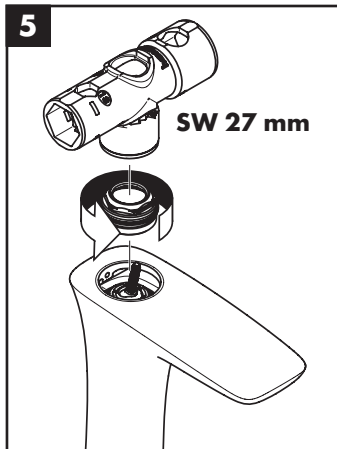

Hansgrohe PuraVida.....	3
Axor Steel < 01/10.....	4
Axor Steel > 02/10	6
Axor Uno² < 01/10.....	8
Axor Uno² > 02/10.....	10
Axor Uno / Steel < 01/10.....	12
Axor Steel Uno / Steel > 02/10	13
Axor Citterio.....	14
Axor Citterio 39034000 / 39037000.....	16
Axor Massaud.....	17
Axor Starck < 03/02.....	18
Axor Starck > 04/02.....	19
Axor Starck 08/04 – 04/05	20
Axor Starck > 04/05.....	21
Axor Starck 10300000.....	22
Axor Starck 10800XXX > 04/01 / 10801XXX > 08/00.....	23
Axor Starck 10800XXX > 01/08 / 10801XXX > 01/08	24
Axor Starck X 10070000	25
Axor Starck X.....	26
Axor Starck Semi Pro 10820000	27
Axor Terrano < 07/01	28
Axor Terrano > 08/01	29
Axor Starck 10821XXX.....	30
Axor Starck V	31
Bedienung / Instructions de service / Operation / Procedura / Manejo / Bedienung / Brugsanvisning / Funcionamento / Obŝtuga / Ovládání / Obŝluha / 操作 / Эксплуатация / Használat / Käyttö / Hantering / Eksploatacija / Upotreba / Kullanımı / Utilizare / Χειρισμός / Upravljanje / Kasutamine / Lietošana / Rukovanje / Betjening / Обслужване / Përdorimi / 使用方法 / التشغيل	32
Sonderzubehör / Accessoires en option / Special accessories / Accessori speciali / Opcional / Toebehoren / Specialtillbehör / Acessórios especiais / Wyposaŝenie specjalne / Zvláštní přísluŝenství / Zvláštnie prísluŝenstvo / 选装附件 / Специальные принадлежности / Egyéb tartozék / Erityisvaruste / Specialtillbehör / Specialūs priedai / Posebni pribor / Özel aksesuarlar / Accesorii opționale Ειδικά αξεσουάρ / Poseben pribor / Spetsialne lisavarustus / Speciāli aksesuāri / Poseban pribor / Ekstratillbehör / Специални принадлежности / Pajisje të posaçme / スペシャルパーツ / ملحقات خاصة.....	32