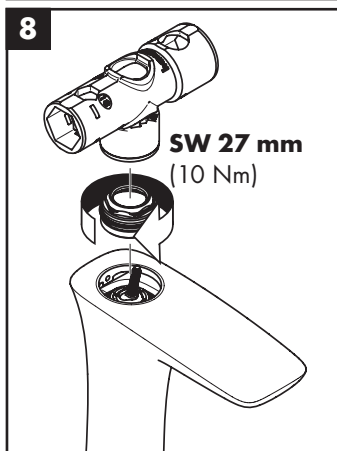

Hansgrohe PuraVida.....	3
Axor Steel < 01/10.....	4
Axor Steel > 02/10	6
Axor Uno² < 01/10.....	8
Axor Uno² > 02/10.....	10
Axor Uno / Steel < 01/10.....	12
Axor Steel Uno / Steel > 02/10	13
Axor Citterio.....	14
Axor Citterio 39034000 / 39037000.....	16
Axor Massaud.....	17
Axor Starck < 03/02.....	18
Axor Starck > 04/02.....	19
Axor Starck 08/04 – 04/05	20
Axor Starck > 04/05.....	21
Axor Starck 10300000.....	22
Axor Starck 10800XXX > 04/01 / 10801XXX > 08/00.....	23
Axor Starck 10800XXX > 01/08 / 10801XXX > 01/08	24
Axor Starck X 10070000	25
Axor Starck X.....	26
Axor Starck Semi Pro 10820000	27
Axor Terrano < 07/01	28
Axor Terrano > 08/01	29
Axor Starck 10821XXX.....	30
Axor Starck V	31
Bedienung / Instructions de service / Operation / Procedura / Manejo / Bedienung / Brugsanvisning / Funcionamento / Obŝtuga / Ovládání / Obŝluha / 操作 / Эксплуатация / Használat / Käyttö / Hantering / Eksploatacija / Upotreba / Kullanımı / Utilizare / Χειρισμός / Upravljanje / Kasutamine / Lietošana / Rukovanje / Betjening / Обслужване / Përdorimi / 使用方法 / التشغيل	32
Sonderzubehör / Accessoires en option / Special accessories / Accessori speciali / Opcional / Toebehoren / Specialtillbehör / Acessórios especiais / Wyposaŝenie specjalne / Zvláštní přísluŝenství / Zvláštnie prísluŝenstvo / 选装附件 / Специальные принадлежности / Egyéb tartozék / Erityisvaruste / Specialtillbehör / Specialūs priedai / Posebni pribor / Özel aksesuarlar / Accesorii opționale Ειδικά αξεσουάρ / Poseben pribor / Spetsialne lisavarustus / Speciāli aksesuāri / Poseban pribor / Ekstratillbehör / Специални принадлежности / Pajisje të posaçme / スペシャルパーツ / ملحقات خاصة.....	32