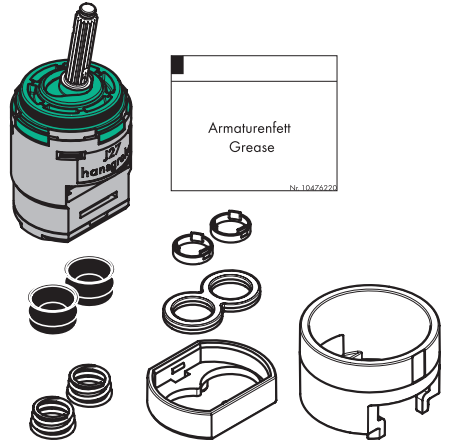

hansgrohe

Service

Armaturen Fett
Grease

No. 10476220

J27

96339000

J27 LowFlow

92930000