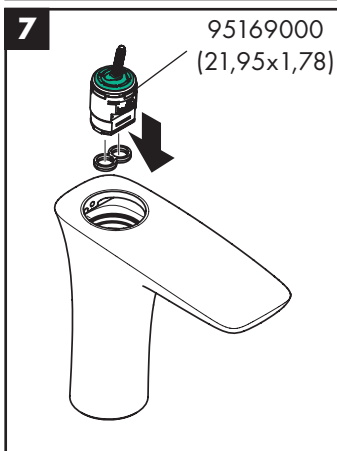

Hansgrohe PuraVida.....	3
Axor Steel < 01/10.....	4
Axor Steel > 02/10	6
Axor Uno² < 01/10.....	8
Axor Uno² > 02/10.....	10
Axor Uno / Steel < 01/10.....	12
Axor Steel Uno / Steel > 02/10	13
Axor Citterio.....	14
Axor Citterio 39034000 / 39037000.....	16
Axor Massaud.....	17
Axor Starck < 03/02.....	18
Axor Starck > 04/02.....	19
Axor Starck 08/04 – 04/05	20
Axor Starck > 04/05.....	21
Axor Starck 10300000.....	22
Axor Starck 10800XXX > 04/01 / 10801XXX > 08/00.....	23
Axor Starck 10800XXX > 01/08 / 10801XXX > 01/08	24
Axor Starck X 10070000	25
Axor Starck X.....	26
Axor Starck Semi Pro 10820000	27
Axor Terrano < 07/01	28
Axor Terrano > 08/01	29
Axor Starck 10821XXX.....	30
Axor Starck V	31
Bedienung / Instructions de service / Operation / Procedura / Manejo / Bedienung / Brugsanvisning / Funcionamento / Obŝtuga / Ovládání / Obŝluha / 操作 / Эксплуатация / Használat / Käyttö / Hantering / Eksploatacija / Upotreba / Kullanımı / Utilizare / Χειρισμός / Upravljanje / Kasutamine / Lietošana / Rukovanje / Betjening / Обслужване / Përdorimi / 使用方法 / التشغيل	32
Sonderzubehör / Accessoires en option / Special accessories / Accessori speciali / Opcional / Toebehoren / Specialtillbehör / Acessórios especiais / Wyposaŝenie specjalne / Zvláštní přísluŝenství / Zvláštnie prísluŝenstvo / 选装附件 / Специальные принадлежности / Egyéb tartozék / Erityisvaruste / Specialtillbehör / Specialūs priedai / Posebni pribor / Özel aksesuarlar / Accesorii opționale Ειδικά αξεσουάρ / Poseben pribor / Spetsialne lisavarustus / Speciāli aksesuāri / Poseban pribor / Ekstratillbehör / Специални принадлежности / Pajisje të posaçme / スペシャルパーツ / ملحقات خاصة.....	32