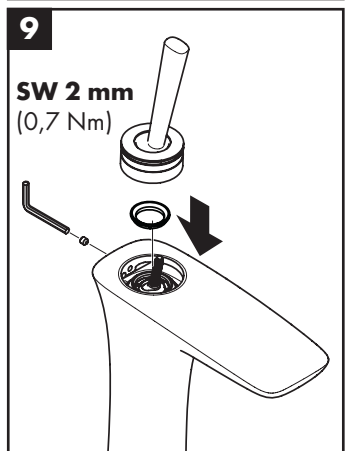

Hansgrohe PuraVida.....	3
Axor Steel < 01/10.....	4
Axor Steel > 02/10	6
Axor Uno² < 01/10.....	8
Axor Uno² > 02/10.....	10
Axor Uno / Steel < 01/10.....	12
Axor Steel Uno / Steel > 02/10	13
Axor Citterio.....	14
Axor Citterio 39034000 / 39037000.....	16
Axor Massaud.....	17
Axor Starck < 03/02.....	18
Axor Starck > 04/02.....	19
Axor Starck 08/04 – 04/05	20
Axor Starck > 04/05.....	21
Axor Starck 10300000.....	22
Axor Starck 10800XXX > 04/01 / 10801XXX > 08/00.....	23
Axor Starck 10800XXX > 01/08 / 10801XXX > 01/08	24
Axor Starck X 10070000	25
Axor Starck X.....	26
Axor Starck Semi Pro 10820000	27
Axor Terrano < 07/01	28
Axor Terrano > 08/01	29
Axor Starck 10821XXX.....	30
Axor Starck V	31
Bedienung / Instructions de service / Operation / Procedura / Manejo / Bedienung / Brugsanvisning / Funcionamento / Obŝtuga / Ovládání / Obŝluha / 操作 / Эксплуатация / Használat / Käyttö / Hantering / Eksploatacija / Upotreba / Kullanımı / Utilizare / Χειρισμός / Upravljanje / Kasutamine / Lietošana / Rukovanje / Betjening / Обслужване / Përdorimi / 使用方法 / التشغيل	32
Sonderzubehör / Accessoires en option / Special accessories / Accessori speciali / Opcional / Toebehoren / Specialtillbehör / Acessórios especiais / Wyposaŝenie specjalne / Zvláštní přísluŝenství / Zvláštnie prísluŝenstvo / 选装附件 / Специальные принадлежности / Egyéb tartozék / Erityisvaruste / Specialtillbehör / Specialūs priedai / Posebni pribor / Özel aksesuarlar / Accesorii opționale Ειδικά αξεσουάρ / Poseben pribor / Spetsialne lisavarustus / Speciāli aksesuāri / Poseban pribor / Ekstratillbehör / Специални принадлежности / Pajisje të posaçme / スペシャルパーツ / ملحقات خاصة.....	32