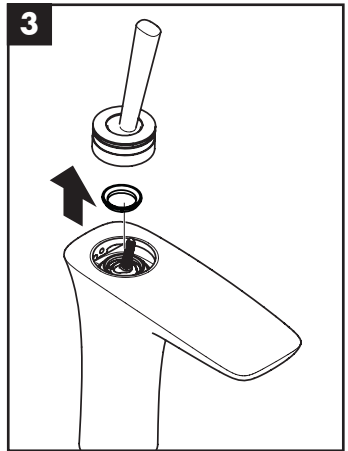

Hansgrohe PuraVida.....	3
Axor Steel < 01/10.....	4
Axor Steel > 02/10	6
Axor Uno² < 01/10.....	8
Axor Uno² > 02/10.....	10
Axor Uno / Steel < 01/10.....	12
Axor Steel Uno / Steel > 02/10	13
Axor Citterio.....	14
Axor Citterio 39034000 / 39037000.....	16
Axor Massaud.....	17
Axor Starck < 03/02.....	18
Axor Starck > 04/02.....	19
Axor Starck 08/04 – 04/05	20
Axor Starck > 04/05.....	21
Axor Starck 10300000.....	22
Axor Starck 10800XXX > 04/01 / 10801XXX > 08/00.....	23
Axor Starck 10800XXX > 01/08 / 10801XXX > 01/08	24
Axor Starck X 10070000	25
Axor Starck X.....	26
Axor Starck Semi Pro 10820000	27
Axor Terrano < 07/01	28
Axor Terrano > 08/01	29
Axor Starck 10821XXX.....	30
Axor Starck V	31
Bedienung / Instructions de service / Operation / Procedura / Manejo / Bedienung / Brugsanvisning / Funcionamento / Obŝtuga / Ovládání / Obŝluha / 操作 / Эксплуатация / Használat / Käyttö / Hantering / Eksploatacija / Upotreba / Kullanımı / Utilizare / Χειρισμός / Upravljanje / Kasutamine / Lietošana / Rukovanje / Betjening / Обслужване / Përdorimi / 使用方法 / التشغيل	32
Sonderzubehör / Accessoires en option / Special accessories / Accessori speciali / Opcional / Toebehoren / Specialtillbehör / Acessórios especiais / Wyposaŝenie specjalne / Zvláštní přísluŝenství / Zvláštnie prísluŝenstvo / 选装附件 / Специальные принадлежности / Egyéb tartozék / Erityisvaruste / Specialtillbehör / Specialūs priedai / Posebni pribor / Özel aksesuarlar / Accesorii opționale Ειδικά αξεσουάρ / Poseben pribor / Spetsialne lisavarustus / Speciāli aksesuāri / Poseban pribor / Ekstratillbehör / Специални принадлежности / Pajisje të posaçme / スペシャルパーツ / ملحقات خاصة.....	32