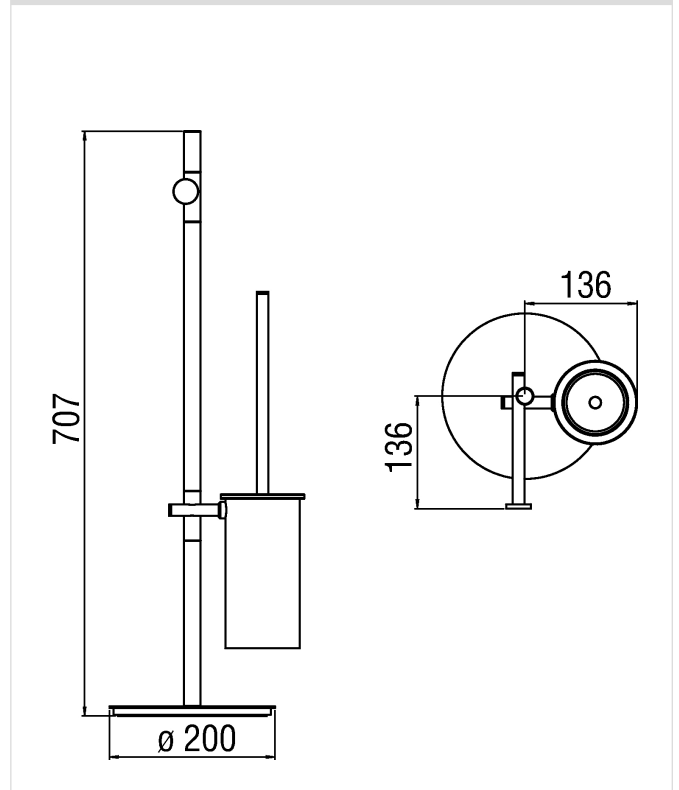

Image

Technical drawing

Specifications

Accessories
WC zone unit
Finish: Chrome
Free standing
Packaging: 82 x 42 x 26 cm / 0,089544 m³ / 5,91 kg